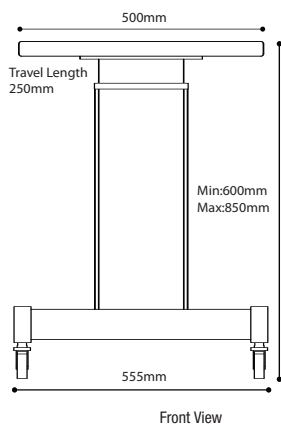

Huvitz Instrument Table

CIT 4000 Instrument Table

Huvitz Instrument Table

Free load for Huvitz Instruments

You can easily install Huvitz Instruments, Slit Lamp HS-5000 or Auto Refractometer.

Easy up, down movement by simple pedal operation

INSTRUMENT TABLE - CIT 4000

SPECIFICATIONS

Table Top for Slit Lamp HS-5000

(Table Top can be replaced as below to install Huvitz Slit Lamp HS-5000)

Dimensions	Same as above pictures
Weight	26kg(including Table Top for Auto Refractometer) 29kg(including Table Top for Slit Lamp HS-5000)
Power Supply	AC 220-230V, 50/60Hz
Travel Length	250 mm
Speed	22mm/sec(under 40kg), 11mm/sec(under 60kg)
Load	Max 60kg
Others	Up, down movement operation pedal included