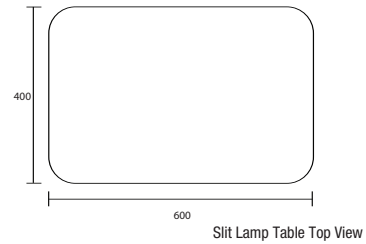

Huvitz Instrument Table

CIT 4000 Instrument Table

Huvitz Instrument Table

Free load for Huvitz Instruments

You can easily install Huvitz Instruments, Slit Lamp HS-5000 or Auto Refractometer.

Easy up, down movement by simple pedal operation

INSTRUMENT TABLE - CIT 4000

SPECIFICATIONS

Table Top for Slit Lamp HS-5000

(Table Top can be replaced as below to install Huvitz Slit Lamp HS-5000)

Dimensions	Same as above pictures
Weight	26kg(including Table Top for Auto Refractometer) 29kg(including Table Top for Slit Lamp HS-5000)
Power Supply	AC 220-230V, 50/60Hz
Travel Length	250 mm
Speed	22mm/sec(under 40kg), 11mm/sec(under 60kg)
Load	Max 60kg
Others	Up, down movement operation pedal included