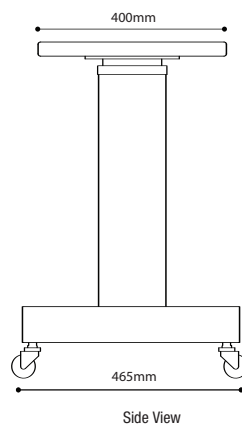

Huvitz Instrument Table

CIT 4000 Instrument Table

Huvitz Instrument Table

Free load for Huvitz Instruments

You can easily install Huvitz Instruments, Slit Lamp HS-5000 or Auto Refractometer.

Easy up, down movement by simple pedal operation

INSTRUMENT TABLE - CIT 4000

SPECIFICATIONS

Table Top for Slit Lamp HS-5000

(Table Top can be replaced as below to install Huvitz Slit Lamp HS-5000)

Dimensions	Same as above pictures
Weight	26kg(including Table Top for Auto Refractometer) 29kg(including Table Top for Slit Lamp HS-5000)
Power Supply	AC 220-230V, 50/60Hz
Travel Length	250 mm
Speed	22mm/sec(under 40kg), 11mm/sec(under 60kg)
Load	Max 60kg
Others	Up, down movement operation pedal included